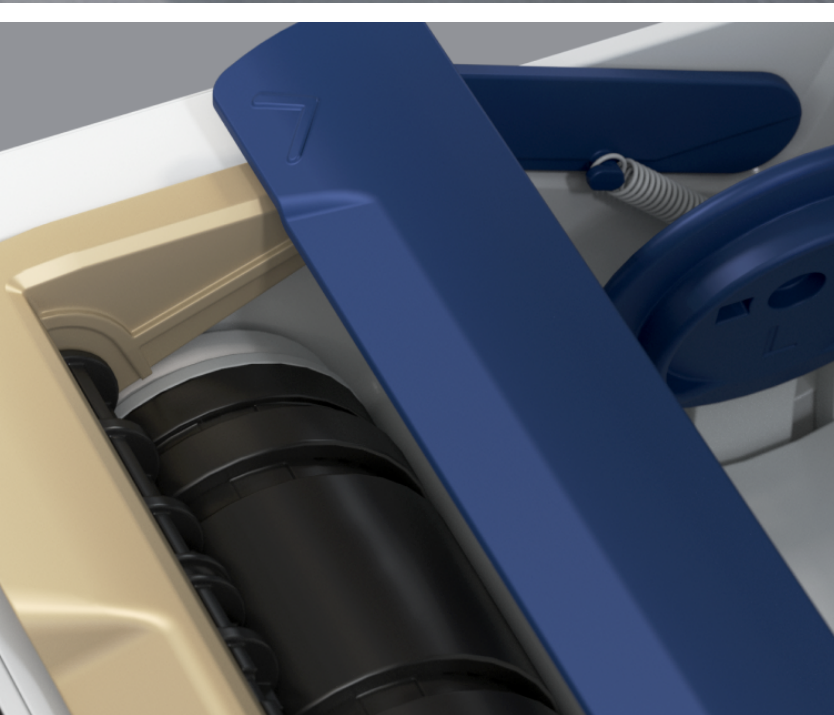

Performance

100% product utilization

Get more out of your paper towel supply with ICON's patented Direct Drive™ automatic dispensing system.

Battery Life

8 year battery life

A single set of batteries in the ICON™ hand towel dispenser can last up to 8 years or up to 250,000 dispenses*

Mounting

Refined installation

Lorem ipsum dolor sit amet, consetetur sadipscing elitr, sed diam nonumy eirmod tempor invidunt ut labore et dolore magna aliquyam erat, sed diam voluptua. At vero eos et accusam et justo duo dolores et ea rebum.