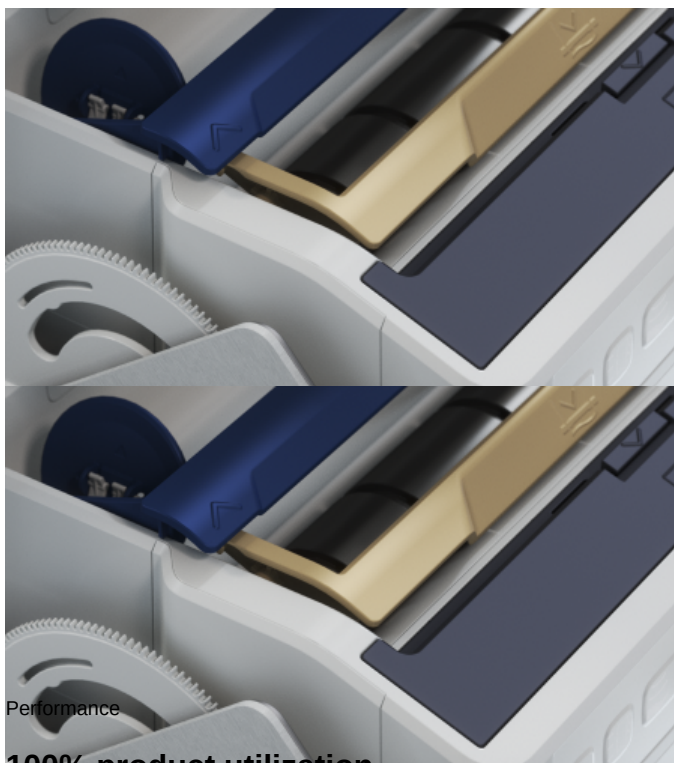

Paper Towel Dispenser

Sensors with sensibility

Prevent jams before they happen so that towels are always available due to a patented dual sensor design.

Performance

100% product utilization

Get more out of your paper towel supply with ICON's patented Direct Drive™ automatic dispensing system.