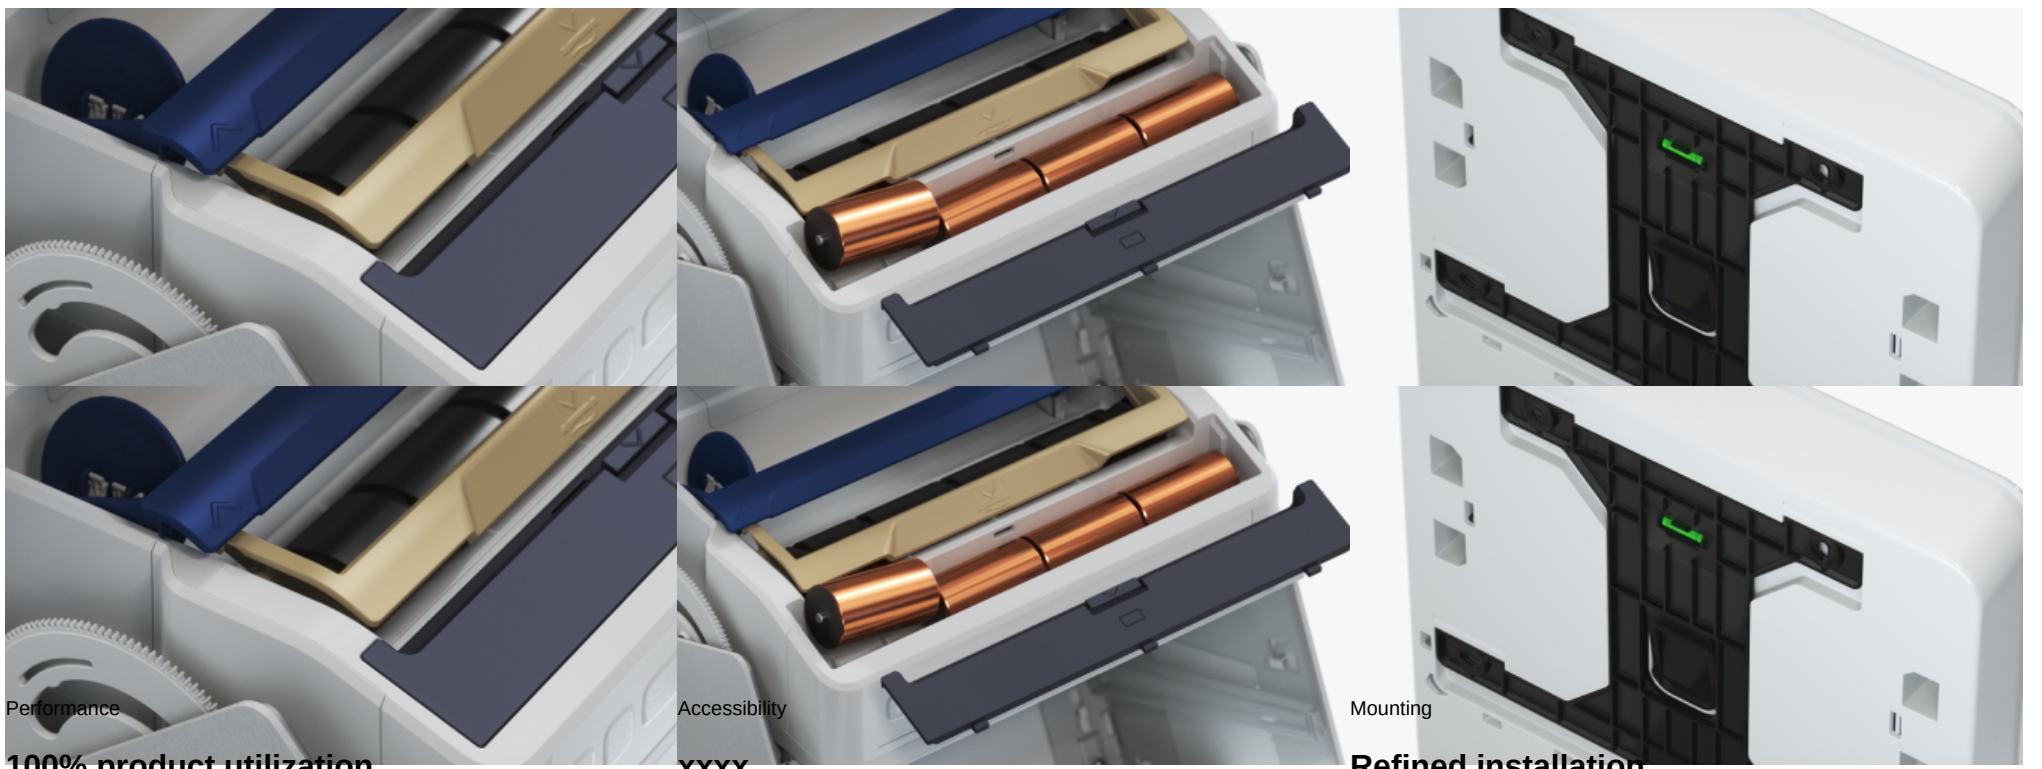

Other dispensers are designed around paper.
ICON is designed around you.

Access

Keyless entry options

Options for flexible locking mechanism features include keyless push button entry, a universal key for ICON bundled systems and custom key entry location for increased accessibility.

Service

Dampened hinge technology

Designed with increased accessibility and a smooth, controlled opening and closing experience.

Ease of Use

Touch panel

Easy-to-read touch technology was designed for intuitive servicing while preventing accidental setting adjustments.