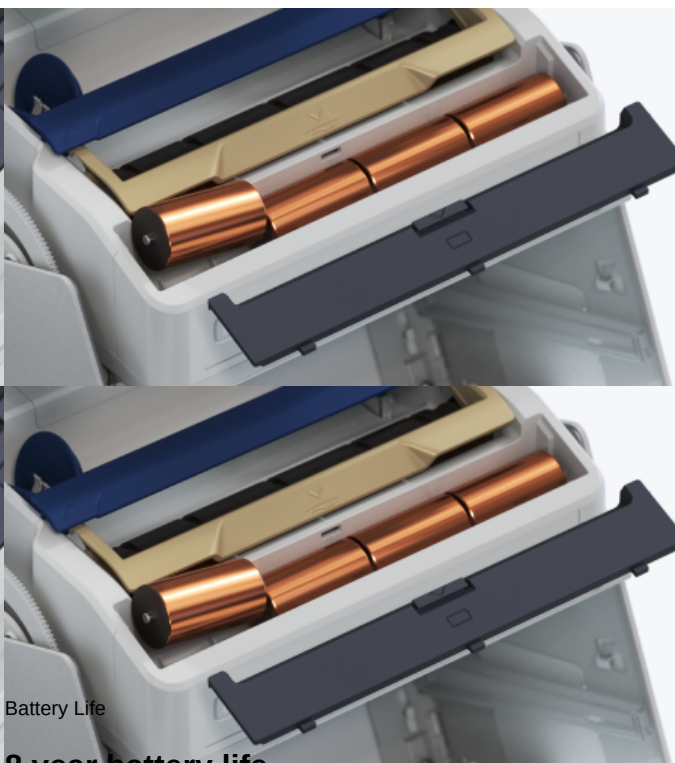

Paper Towel Dispenser

Sensors with sensibility

Prevent jams before they happen so that towels are always available due to a patented dual sensor design.

Performance

100% product utilization

Get more out of your paper towel supply with ICON's patented Direct Drive™ automatic dispensing system.